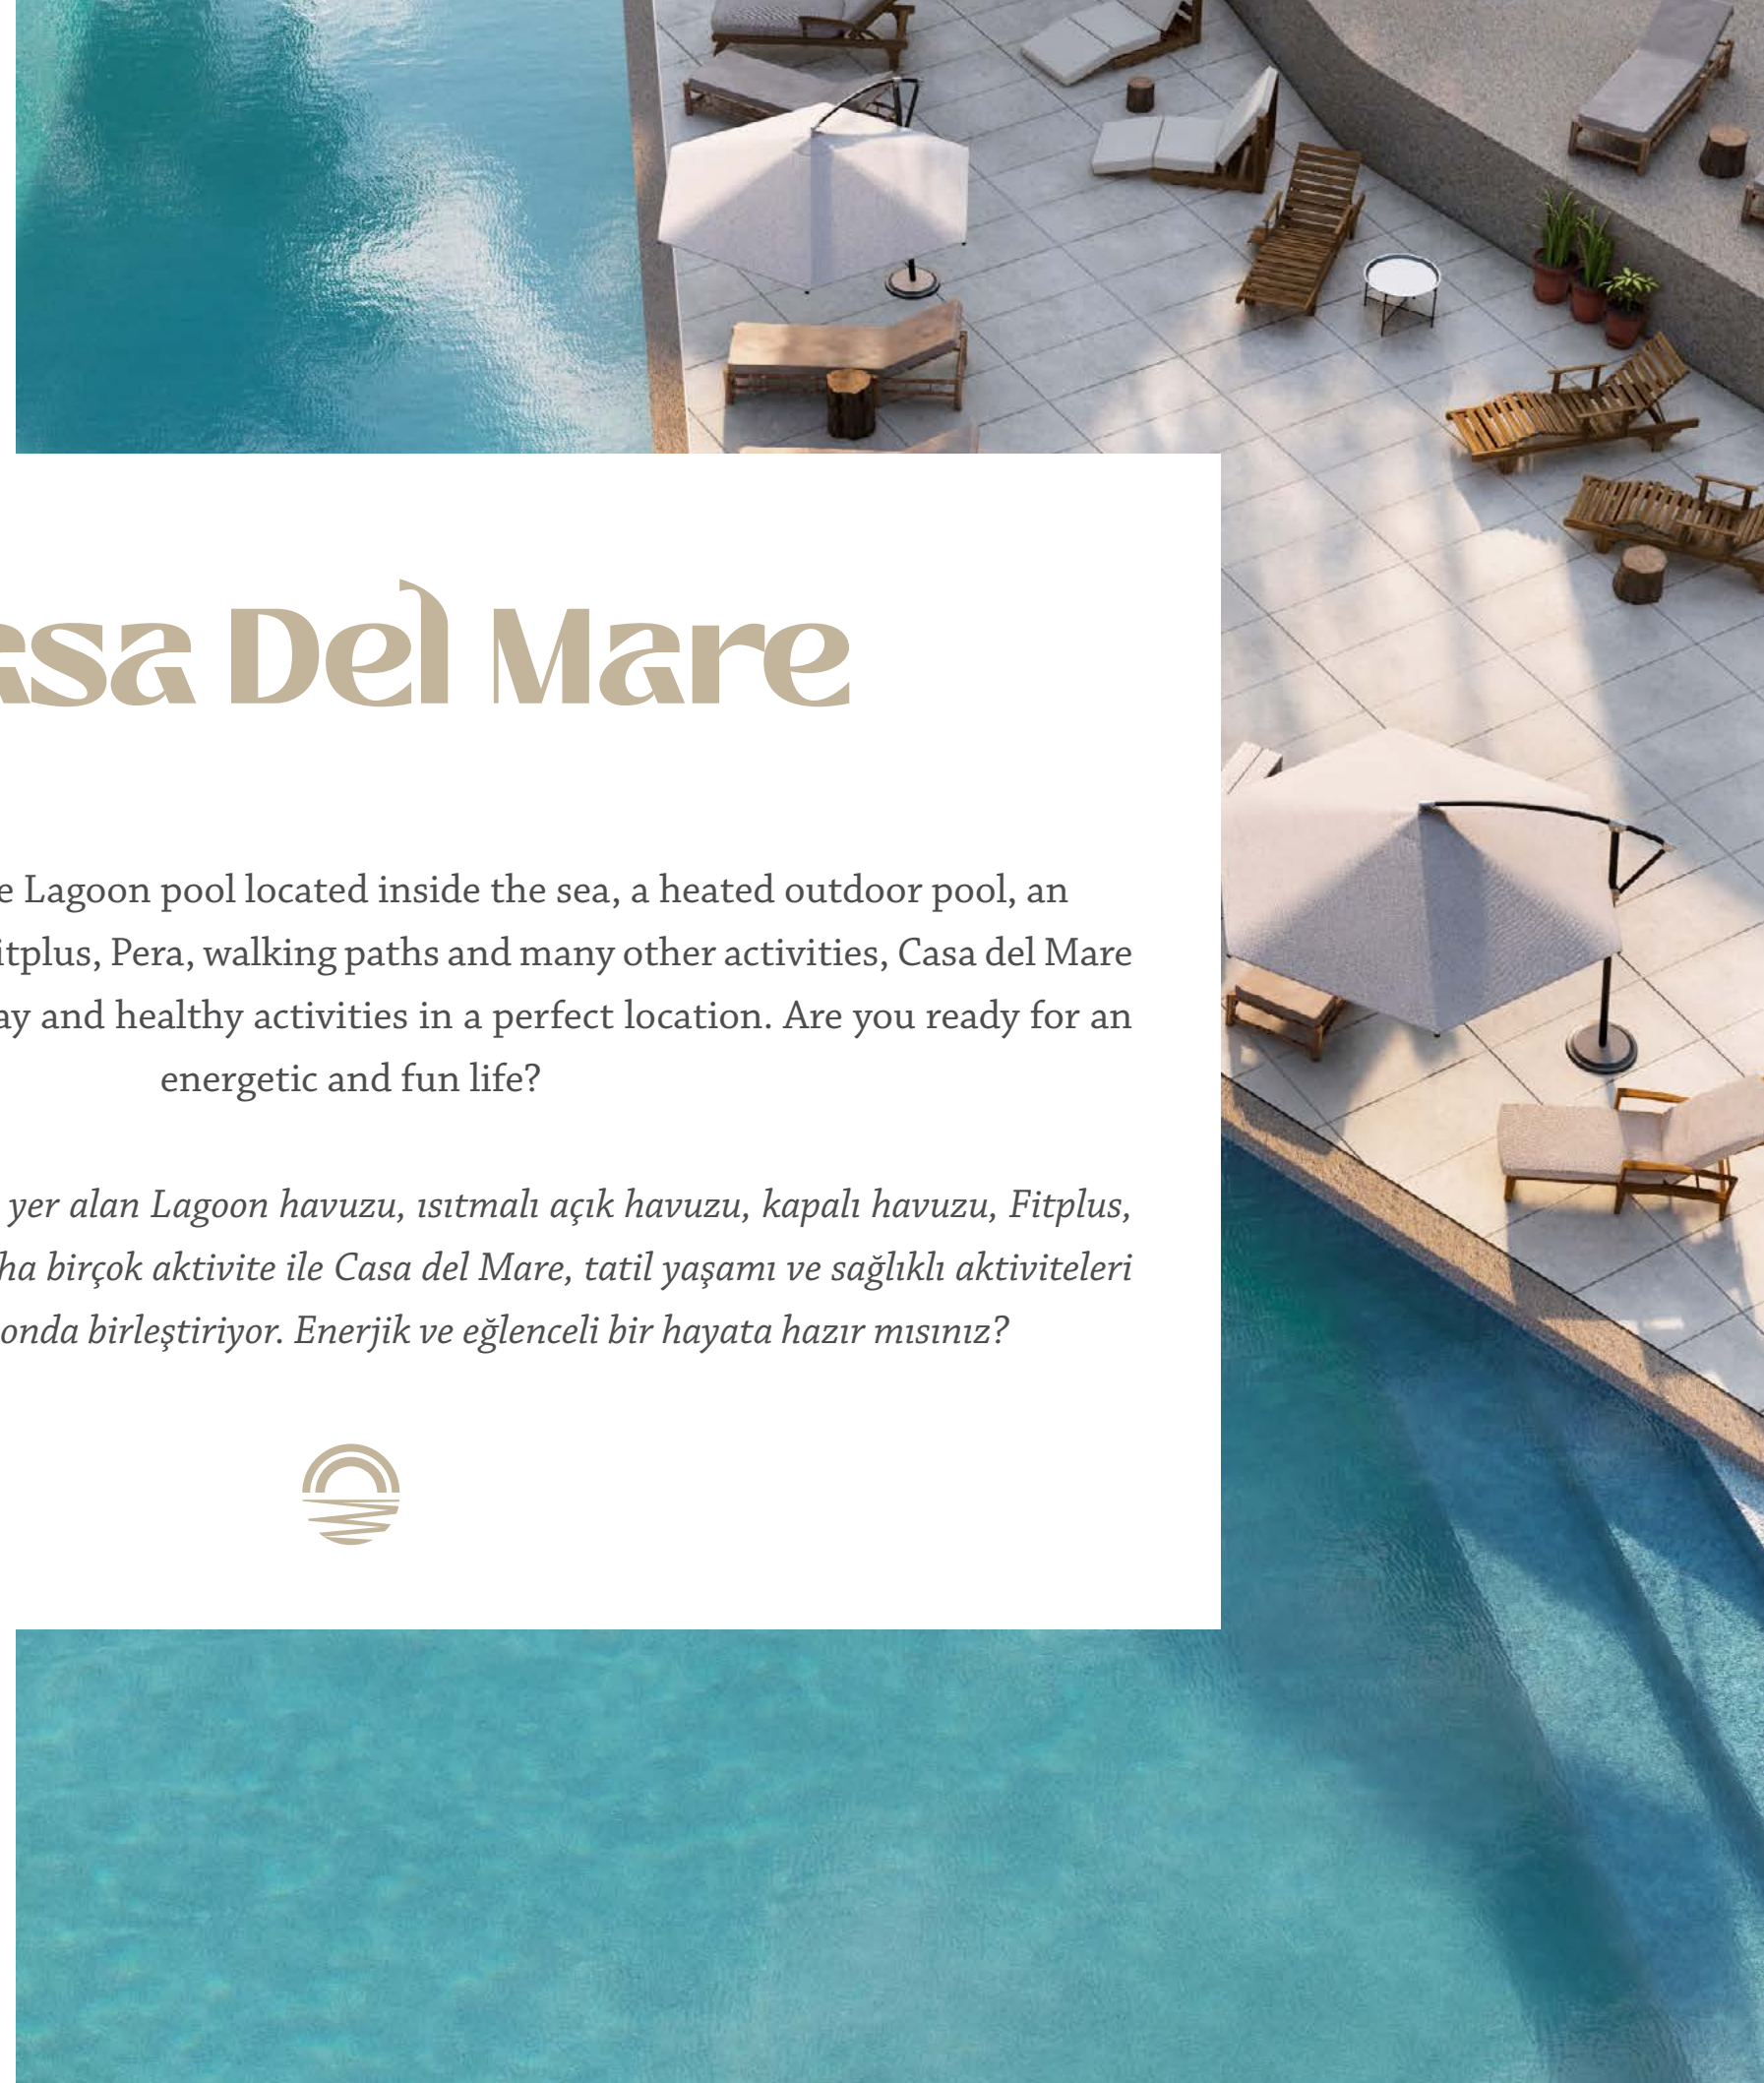

Casa Del Mare

With padel tennis, the Lagoon pool located inside the sea, a heated outdoor pool, an indoor swimming pool, Fitplus, Pera, walking paths and many other activities, Casa del Mare perfectly combines holiday and healthy activities in a perfect location. Are you ready for an energetic and fun life?

Padel tenisi, denizin içinde yer alan Lagoon havuzu, ısıtmalı açık havuzu, kapalı havuzu, Fitplus, Pera, yürüyüş yolları ve daha birçok aktivite ile Casa del Mare, tatil yaşamı ve sağlıklı aktiviteleri kusursuz bir lokasyonda birleştiriyor. Enerjik ve eğlenceli bir hayata hazır mısınız?